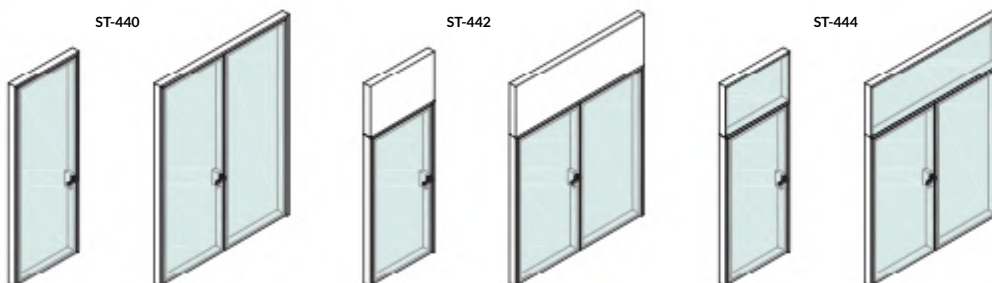

ST-410

ST-412

ST-414

SINGLE GLASS FRAMED GLASS DOORS

MET WALL

DOUBLE GLASS FRAMED GLASS DOORS (2")

SOLID DOORS (4")

DOUBLE GLASS FRAMED GLASS DOORS (4")

POCKET SOLID SLIDING DOORS

ST-500

POCKET GLASS SLIDING DOORS

ST-510

GLASS SLIDING DOORS WITH CONTINUOUS BUTT GLAZED GLASS WALL

ST-521

POCKET GLASS SLIDING DOORS INTO DOUBLE BUTT GLAZED GLASS WALL

ST-522