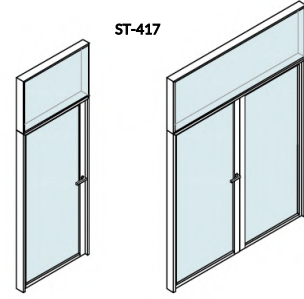

ST-410

ST-412

ST-414

SINGLE GLASS FRAMED GLASS DOORS

MET WALL

DOUBLE GLASS FRAMED GLASS DOORS (2")

SOLID DOORS (4")

DOUBLE GLASS FRAMED GLASS DOORS (4")

POCKET SOLID SLIDING DOORS

ST-500

POCKET GLASS SLIDING DOORS

ST-510

GLASS SLIDING DOORS WITH CONTINUOUS BUTT GLAZED GLASS WALL

ST-521

POCKET GLASS SLIDING DOORS INTO DOUBLE BUTT GLAZED GLASS WALL

ST-522