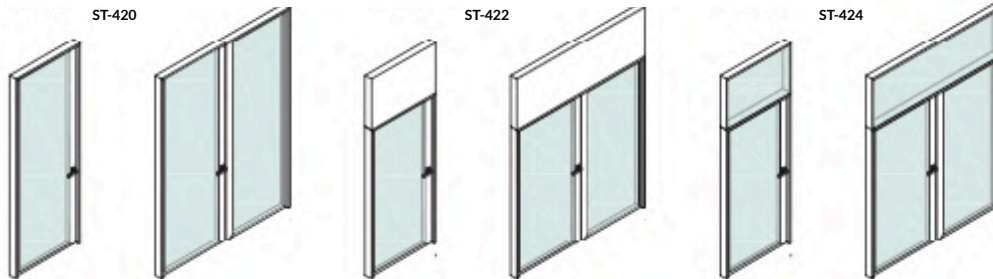

ST-410

ST-412

ST-414

SINGLE GLASS FRAMED GLASS DOORS

MET WALL

DOUBLE GLASS FRAMED GLASS DOORS (2")

SOLID DOORS (4")

DOUBLE GLASS FRAMED GLASS DOORS (4")

POCKET SOLID SLIDING DOORS

ST-500

POCKET GLASS SLIDING DOORS

ST-510

GLASS SLIDING DOORS WITH CONTINUOUS BUTT GLAZED GLASS WALL

ST-521

POCKET GLASS SLIDING DOORS INTO DOUBLE BUTT GLAZED GLASS WALL

ST-522