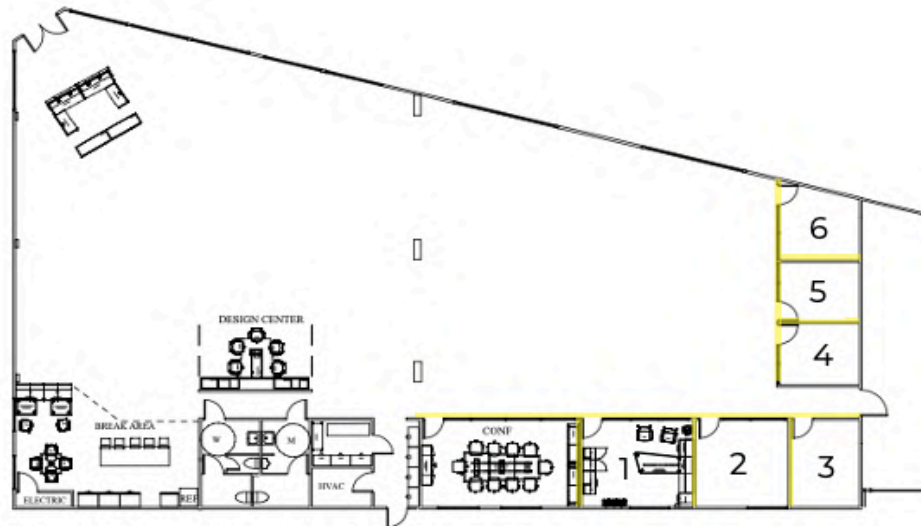

Appendix B DRAWING EXAMPLE