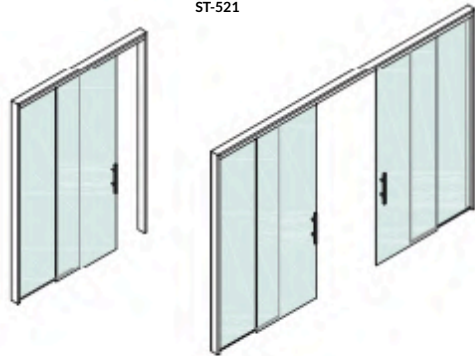

ST-410

ST-412

ST-414

SINGLE GLASS FRAMED GLASS DOORS

MET WALL

DOUBLE GLASS FRAMED GLASS DOORS (2")

SOLID DOORS (4")

DOUBLE GLASS FRAMED GLASS DOORS (4")

POCKET SOLID SLIDING DOORS

ST-500

POCKET GLASS SLIDING DOORS

ST-510

GLASS SLIDING DOORS WITH CONTINUOUS BUTT GLAZED GLASS WALL

ST-521

POCKET GLASS SLIDING DOORS INTO DOUBLE BUTT GLAZED GLASS WALL

ST-522