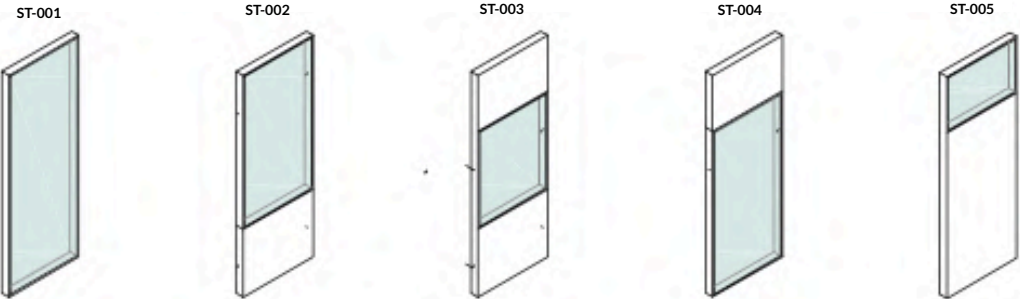

Sliding Doors

Type:	Single Door	Double Door
Pocket Solid Sliding Doors ST-500	Pocket Glass Sliding Doors ST-510	Glass Sliding Doors with Continuous Butt Glazed Glass Wall ST-521
Pocket Glass Sliding Doors into Double Butt Glazed Glass Wall ST-522	Framed Glass Sliding Doors with Continuous Butt Glazed Glass Wall ST-531	

Appendix B DRAWING EXAMPLE

Appendix C MET WALL PRODUCT CATALOGUE

WALLS

VERTICAL FRAMED GLASS WALL

TILE FRAMED GLASS WALL

BUTT GLAZED GLASS WALL

BUTT GLAZED DOUBLE GLASS WALL

RECESSED BUTT GLAZED GLASS WALL