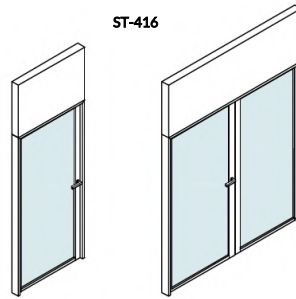

ST-410

ST-412

ST-414

SINGLE GLASS FRAMED GLASS DOORS

MET WALL

DOUBLE GLASS FRAMED GLASS DOORS (2")

SOLID DOORS (4")

DOUBLE GLASS FRAMED GLASS DOORS (4")

POCKET SOLID SLIDING DOORS

ST-500

POCKET GLASS SLIDING DOORS

ST-510

GLASS SLIDING DOORS WITH CONTINUOUS BUTT GLAZED GLASS WALL

ST-521

POCKET GLASS SLIDING DOORS INTO DOUBLE BUTT GLAZED GLASS WALL

ST-522