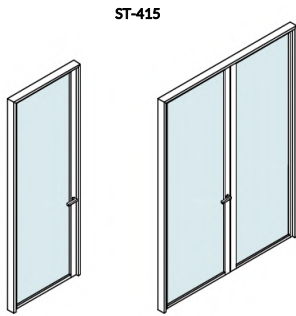

ST-410

ST-412

ST-414

SINGLE GLASS FRAMED GLASS DOORS

MET WALL

DOUBLE GLASS FRAMED GLASS DOORS (2")

SOLID DOORS (4")

DOUBLE GLASS FRAMED GLASS DOORS (4")

POCKET SOLID SLIDING DOORS

ST-500

POCKET GLASS SLIDING DOORS

ST-510

GLASS SLIDING DOORS WITH CONTINUOUS BUTT GLAZED GLASS WALL

ST-521

POCKET GLASS SLIDING DOORS INTO DOUBLE BUTT GLAZED GLASS WALL

ST-522