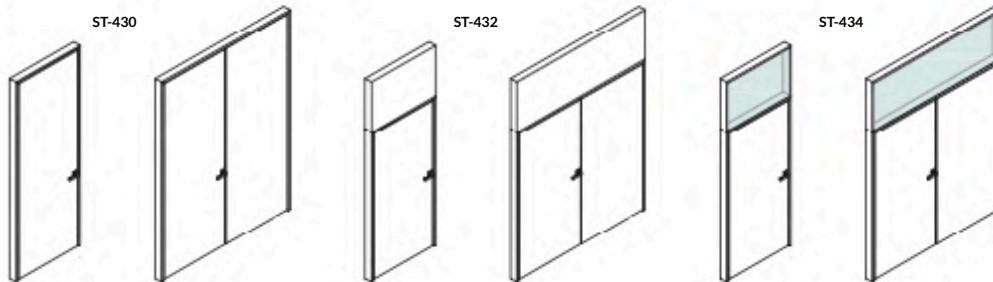

ST-410

ST-412

ST-414

SINGLE GLASS FRAMED GLASS DOORS

MET WALL

DOUBLE GLASS FRAMED GLASS DOORS (2")

SOLID DOORS (4")

DOUBLE GLASS FRAMED GLASS DOORS (4")

POCKET SOLID SLIDING DOORS

ST-500

POCKET GLASS SLIDING DOORS

ST-510

GLASS SLIDING DOORS WITH CONTINUOUS BUTT GLAZED GLASS WALL

ST-521

POCKET GLASS SLIDING DOORS INTO DOUBLE BUTT GLAZED GLASS WALL

ST-522