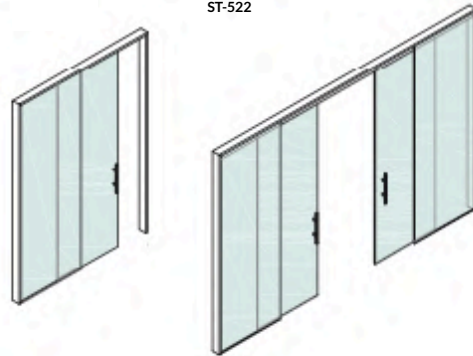

ST-410

ST-412

ST-414

SINGLE GLASS FRAMED GLASS DOORS

MET WALL

DOUBLE GLASS FRAMED GLASS DOORS (2")

SOLID DOORS (4")

DOUBLE GLASS FRAMED GLASS DOORS (4")

POCKET SOLID SLIDING DOORS

ST-500

POCKET GLASS SLIDING DOORS

ST-510

GLASS SLIDING DOORS WITH CONTINUOUS BUTT GLAZED GLASS WALL

ST-521

POCKET GLASS SLIDING DOORS INTO DOUBLE BUTT GLAZED GLASS WALL

ST-522