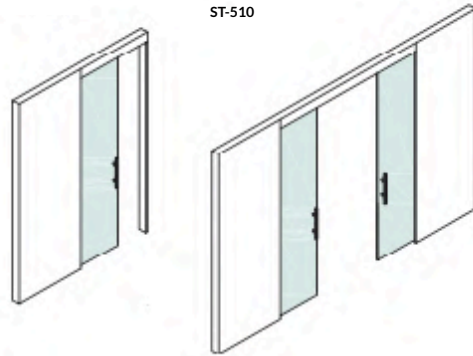

ST-410

ST-412

ST-414

SINGLE GLASS FRAMED GLASS DOORS

MET WALL

DOUBLE GLASS FRAMED GLASS DOORS (2")

SOLID DOORS (4")

DOUBLE GLASS FRAMED GLASS DOORS (4")

POCKET SOLID SLIDING DOORS

ST-500

POCKET GLASS SLIDING DOORS

ST-510

GLASS SLIDING DOORS WITH CONTINUOUS BUTT GLAZED GLASS WALL

ST-521

POCKET GLASS SLIDING DOORS INTO DOUBLE BUTT GLAZED GLASS WALL

ST-522